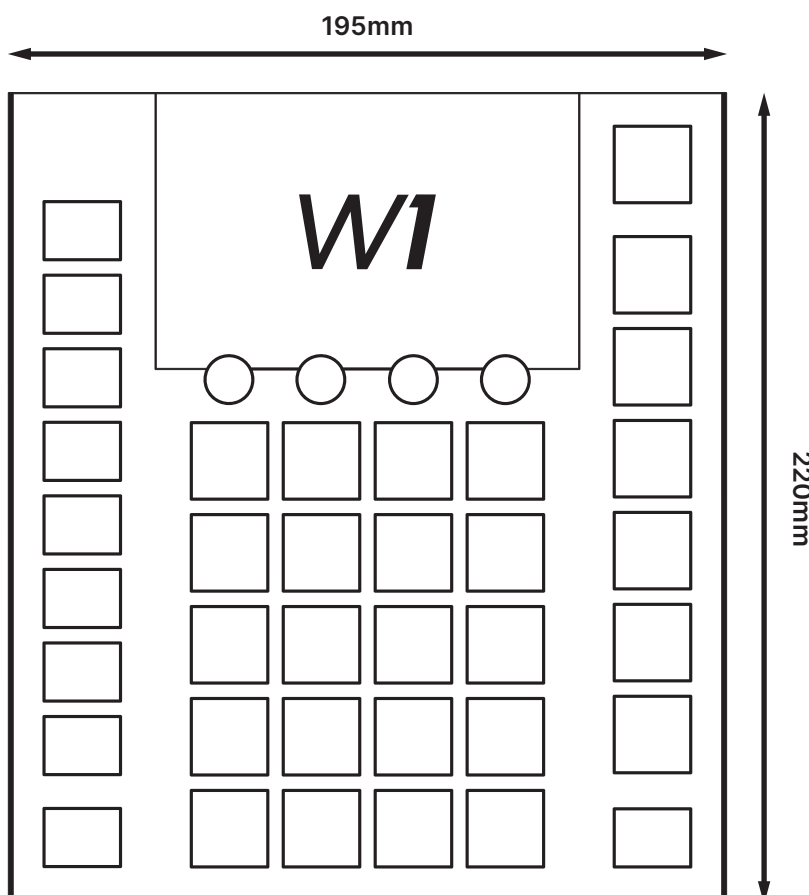

Wolfmix W1

Wolfmix W1 is a standalone performance DMX lighting controller designed for creating light shows on the fly without a computer.

A toolbox of FX modules, music sync, and up to 4 DMX universes - packed inside robust hardware with a powerful processor. Choose from 1000's of light fixtures, or build your own directly inside the controller. Whether it's for a live performance, disco, club or show - Wolfmix has you covered.

Size & weight

- 195 x 220 x 62 mm / 7.68 x 8.66 x 2.44 in
- 1070g / 2.36lb

Housing

- ABS Plastic
- Powder-coated steel base plate with 100mm VESA (M4 6mm max)
- Powder-coated steel reinforced back plate

Display

- 4.3" Color TFT with tinted glass
- Capacitive touch

Encoders

- Alloy caps
- Incremental push with acceleration

Button pads

- 37 Silicone buttons with matt oil finishing
- LED color backlit

Processing

- 220Mhz CPU with ARM core
- 8MB RAM
- 16MB Flash