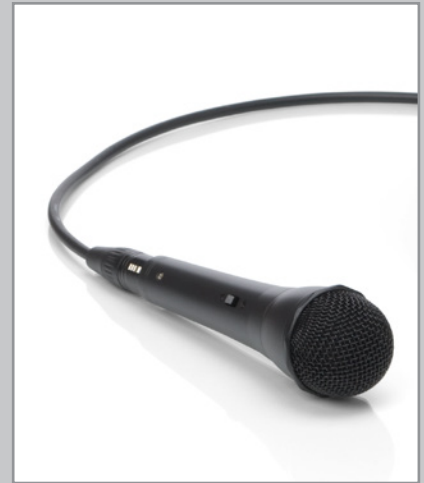

Wired handheld dynamic microphone included