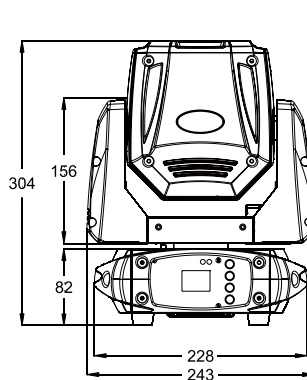

LM75

75W LED SPOT
MOVING HEAD

Colour Wheel

Rotating GOBO Wheel

www.event-lighting.com.au

Power

Input Voltage	100-240V AC, 50/60Hz
Power Consumption	110W
Connection	PowerCon in

Photometric

Light Source	75W white LED
Beam Angle	13.5°
Output	10,215lux @ 2.5m
PWM	1,200Hz
LED Lifespan	50,000hours

Colour

1 colour wheel (8 colours + open)

Gobo

1pc 6 patterns + open rotating wheel
(outside Ø16mm, inside Ø13mm)

Effects

Prism	3-facet
Dimming	0-100%
Strobe	0.6-25Hz
Focus	linear via DMX

Movement

Pan	8/16bit, auto-reposition
Tilt	360°/540°/630°
Limit mode	90°/180°/270°
	Centre/Corner/Edge

Control

Protocol	DMX512
DMX Channels	13/11
Interface	3-pin XLR in/out
Auto Program	Yes
Sound Active	Yes
Display	4-button 1.44inch TFT LCD display control panel

Housing

Materials	Metal & flame retardant ABS
Finishing	Matte black
IP rating	IP20
Cooling	Fan
Net Weight	4kg

MISC (Optional)

Road case	LM4CASE
-----------	---------

**Lux Chart @ 12°**

2.5m	5m	7.5m	10m
Ø0.53	Ø1.05	Ø1.58	Ø2.10
10,210	2,810	1,430	880