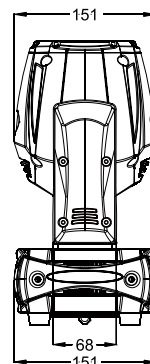

LM75

75W LED SPOT
MOVING HEAD

Colour Wheel

Rotating GOBO Wheel

www.event-lighting.com.au

Power

Input Voltage	100-240V AC, 50/60Hz
Power Consumption	110W
Connection	PowerCon in

Photometric

Light Source	75W white LED
Beam Angle	13.5°
Output	10,215lux @ 2.5m
PWM	1,200Hz
LED Lifespan	50,000hours

Colour

1 colour wheel (8 colours + open)

Gobo

1pc 6 patterns + open rotating wheel
(outside Ø16mm, inside Ø13mm)

Effects

Prism	3-facet
Dimming	0-100%
Strobe	0.6-25Hz
Focus	linear via DMX

Movement

Pan	8/16bit, auto-reposition
Tilt	360°/540°/630°
Limit mode	90°/180°/270°
	Centre/Corner/Edge

Control

Protocol	DMX512
DMX Channels	13/11
Interface	3-pin XLR in/out
Auto Program	Yes
Sound Active	Yes
Display	4-button 1.44inch TFT LCD display control panel

Housing

Materials	Metal & flame retardant ABS
Finishing	Matte black
IP rating	IP20
Cooling	Fan
Net Weight	4kg

MISC (Optional)

Road case	LM4CASE
-----------	---------

**Lux Chart @ 12°**

2.5m	5m	7.5m	10m
Ø0.53	Ø1.05	Ø1.58	Ø2.10
10,210	2,810	1,430	880